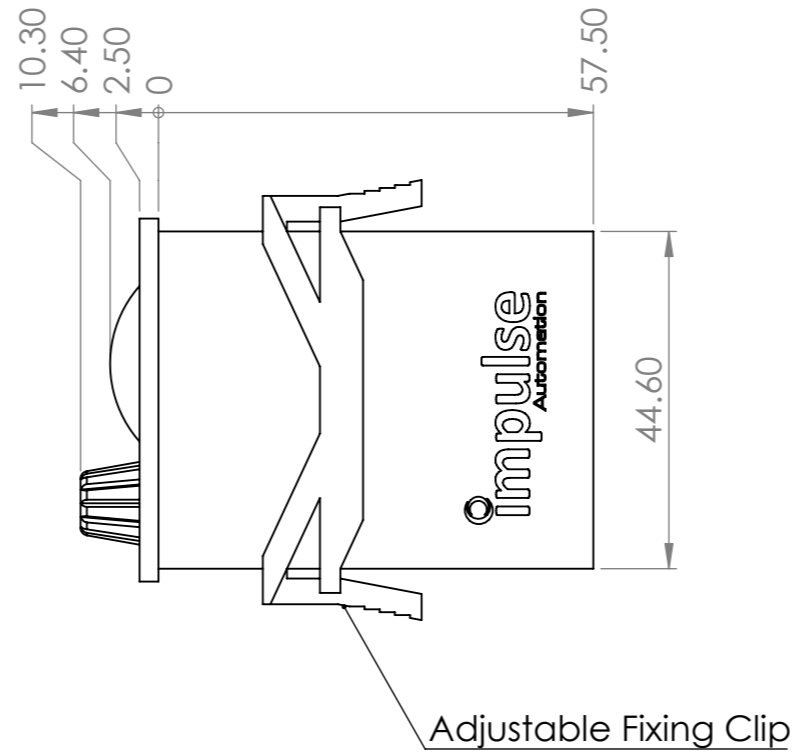

PNEUMATIC TIMER 51.020.03.00

(2-30 SECONDS)

Unit 6 Focus 303, Focus Way,
Walworth Business Park,
Andover, SP10 5NY
+44 (0)1264 364194

sales@impulseautomation.co.uk

Information shown in these data sheets are for guidance purposes only, no liability is accepted for any errors or omissions. The designer or user is solely responsible for the safe and proper use of these parts, assemblies or equipment described.