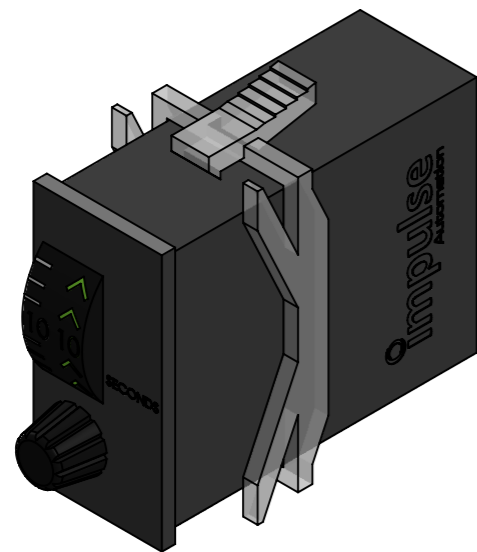

PNEUMATIC TIMER 51.020.03.00

(2-30 SECONDS)

Unit 6 Focus 303, Focus Way,
Walworth Business Park,
Andover, SP10 5NY
+44 (0)1264 364194

sales@impulseautomation.co.uk

Information shown in these data sheets are for guidance purposes only, no liability is accepted for any errors or omissions. The designer or user is solely responsible for the safe and proper use of these parts, assemblies or equipment described.