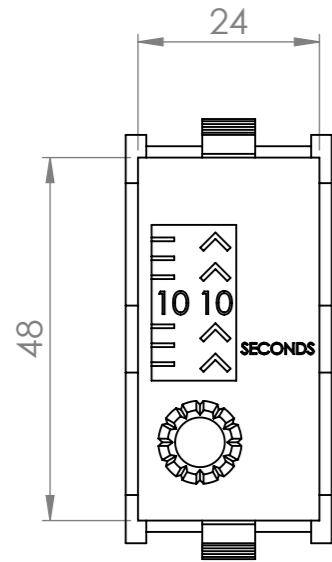

PNEUMATIC TIMER 51.020.03.00

(2-30 SECONDS)

Unit 6 Focus 303, Focus Way,
Walworth Business Park,
Andover, SP10 5NY
+44 (0)1264 364194

sales@impulseautomation.co.uk

Information shown in these data sheets are for guidance purposes only, no liability is accepted for any errors or omissions. The designer or user is solely responsible for the safe and proper use of these parts, assemblies or equipment described.