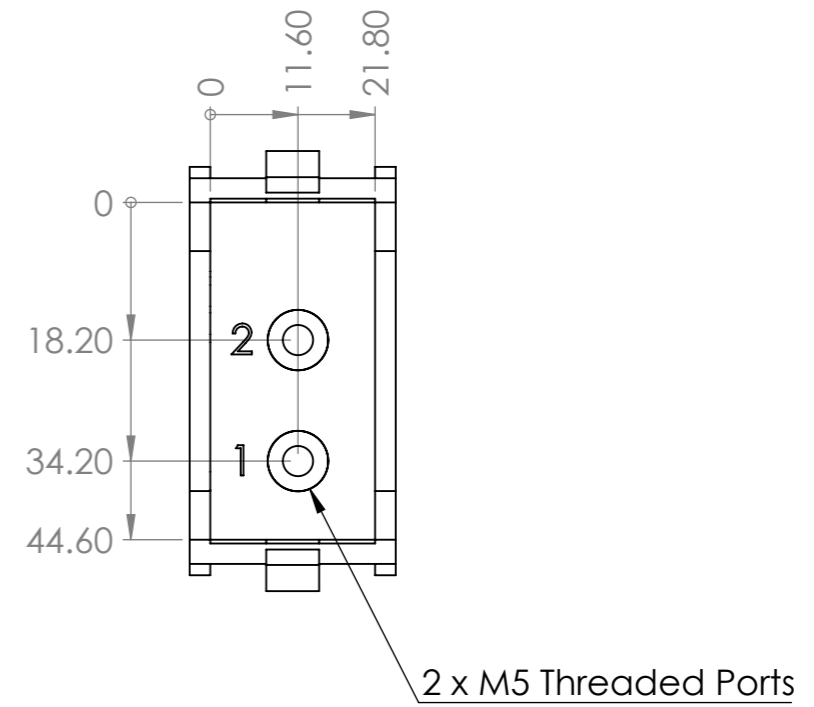

PNEUMATIC TIMER 51.020.03.00

(2-30 SECONDS)

Unit 6 Focus 303, Focus Way,
Walworth Business Park,
Andover, SP10 5NY
+44 (0)1264 364194

sales@impulseautomation.co.uk

Information shown in these data sheets are for guidance purposes only, no liability is accepted for any errors or omissions. The designer or user is solely responsible for the safe and proper use of these parts, assemblies or equipment described.