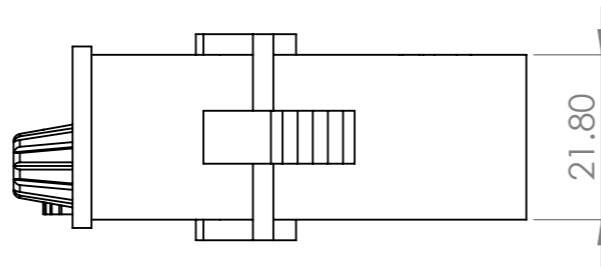

PNEUMATIC TIMER 51.020.03.00

(2-30 SECONDS)

Unit 6 Focus 303, Focus Way,
Walworth Business Park,
Andover, SP10 5NY
+44 (0)1264 364194

sales@impulseautomation.co.uk

Information shown in these data sheets are for guidance purposes only, no liability is accepted for any errors or omissions. The designer or user is solely responsible for the safe and proper use of these parts, assemblies or equipment described.